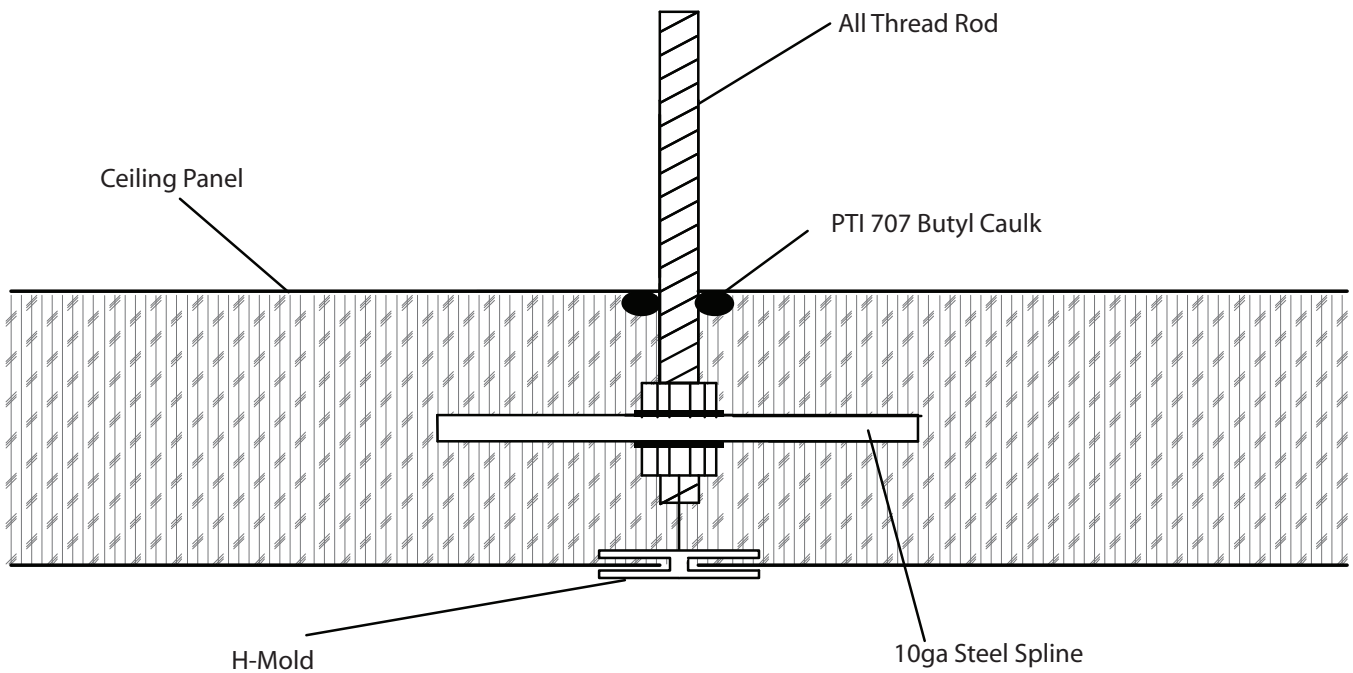

Steel Spline Suspended Ceiling

Tongue and Groove Panel System

Batten Panel System

PermaTherm

DETAIL: No. xxxx
Steel Spline Suspended Ceiling

JULY 2009